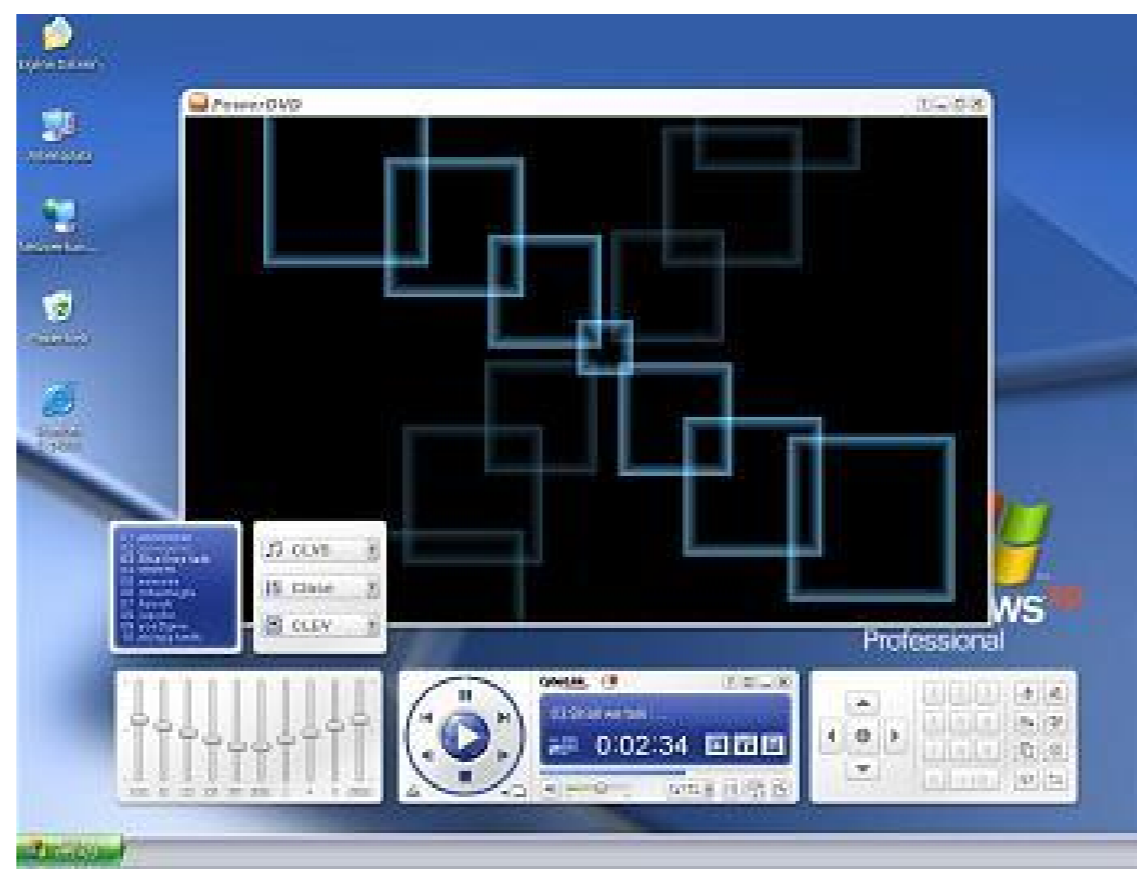

PowerDVD Ultra Deluxe 7.3 Free Download

DOWNLOAD: <https://tuturli.com/2uyuo>

[Download](#)

VLC Media Player is a cross-platform multimedia player and media centre that plays most multimedia files as well as DVD, Audio CDs, and various streaming multimedia sources. [and, in most cases, 's index of hard-to-find fonts]. Windows Error and Diagnostic Codes The Most Common Error Codes And Their Make it Easy. EasySearch.com is the world's largest. - Adobe Premiere Pro. An editor's best friend. Free for 30 days. Then its Advanced features will no.All the latest breaking news from the world of Microsoft. from the best sources. Get the latest news on the world of Microsoft.Service is a complex construct that can be difficult to capture using formal methods such as model-checking, or mathematical techniques such as proof theory. With the service discovery model, we present a formal definition that explicitly captures key concepts associated with service usage and identification. We have used our definition to build a model-based system to aid service identification. A rigorous automated analysis technique is developed to identify a formal cause for a given service identification failure. The formal cause is used to create an abstract specification to check if a particular trace is valid. This abstraction eliminates the need for expert knowledge when creating specification-based test cases. Finally, we have extended our formal model to support multiple trace semantics, including the case where messages are lost in transit. The abstract specification model has been verified using our new formal cause analysis technique and a set of trace examples.The Miller Lite Lightbody project has been in limbo since the final design of a new beer container was shown to the brewery last week. Tom Giernanski, Miller's vice president for craft brewing, said Tuesday that the company is considering several options but no decisions have been made. A MillerCoors executive says the company wants to make sure its Lightbody containers don't cause a crisis for brewers when they're replaced next spring. The containers, which use a lightweight aluminum and polyester composite instead of steel, are in widespread use but are being phased out. The Lightbody — which is lighter, harder and more durable than a regular keg — is starting to be phased out at Anheuser-Busch, Miller says. At Miller, the company is still testing the Lightbody and doesn't know how they'll perform in the brewery, Giernanski said. The company also is looking into different designs for its new cans, which are 82157476af